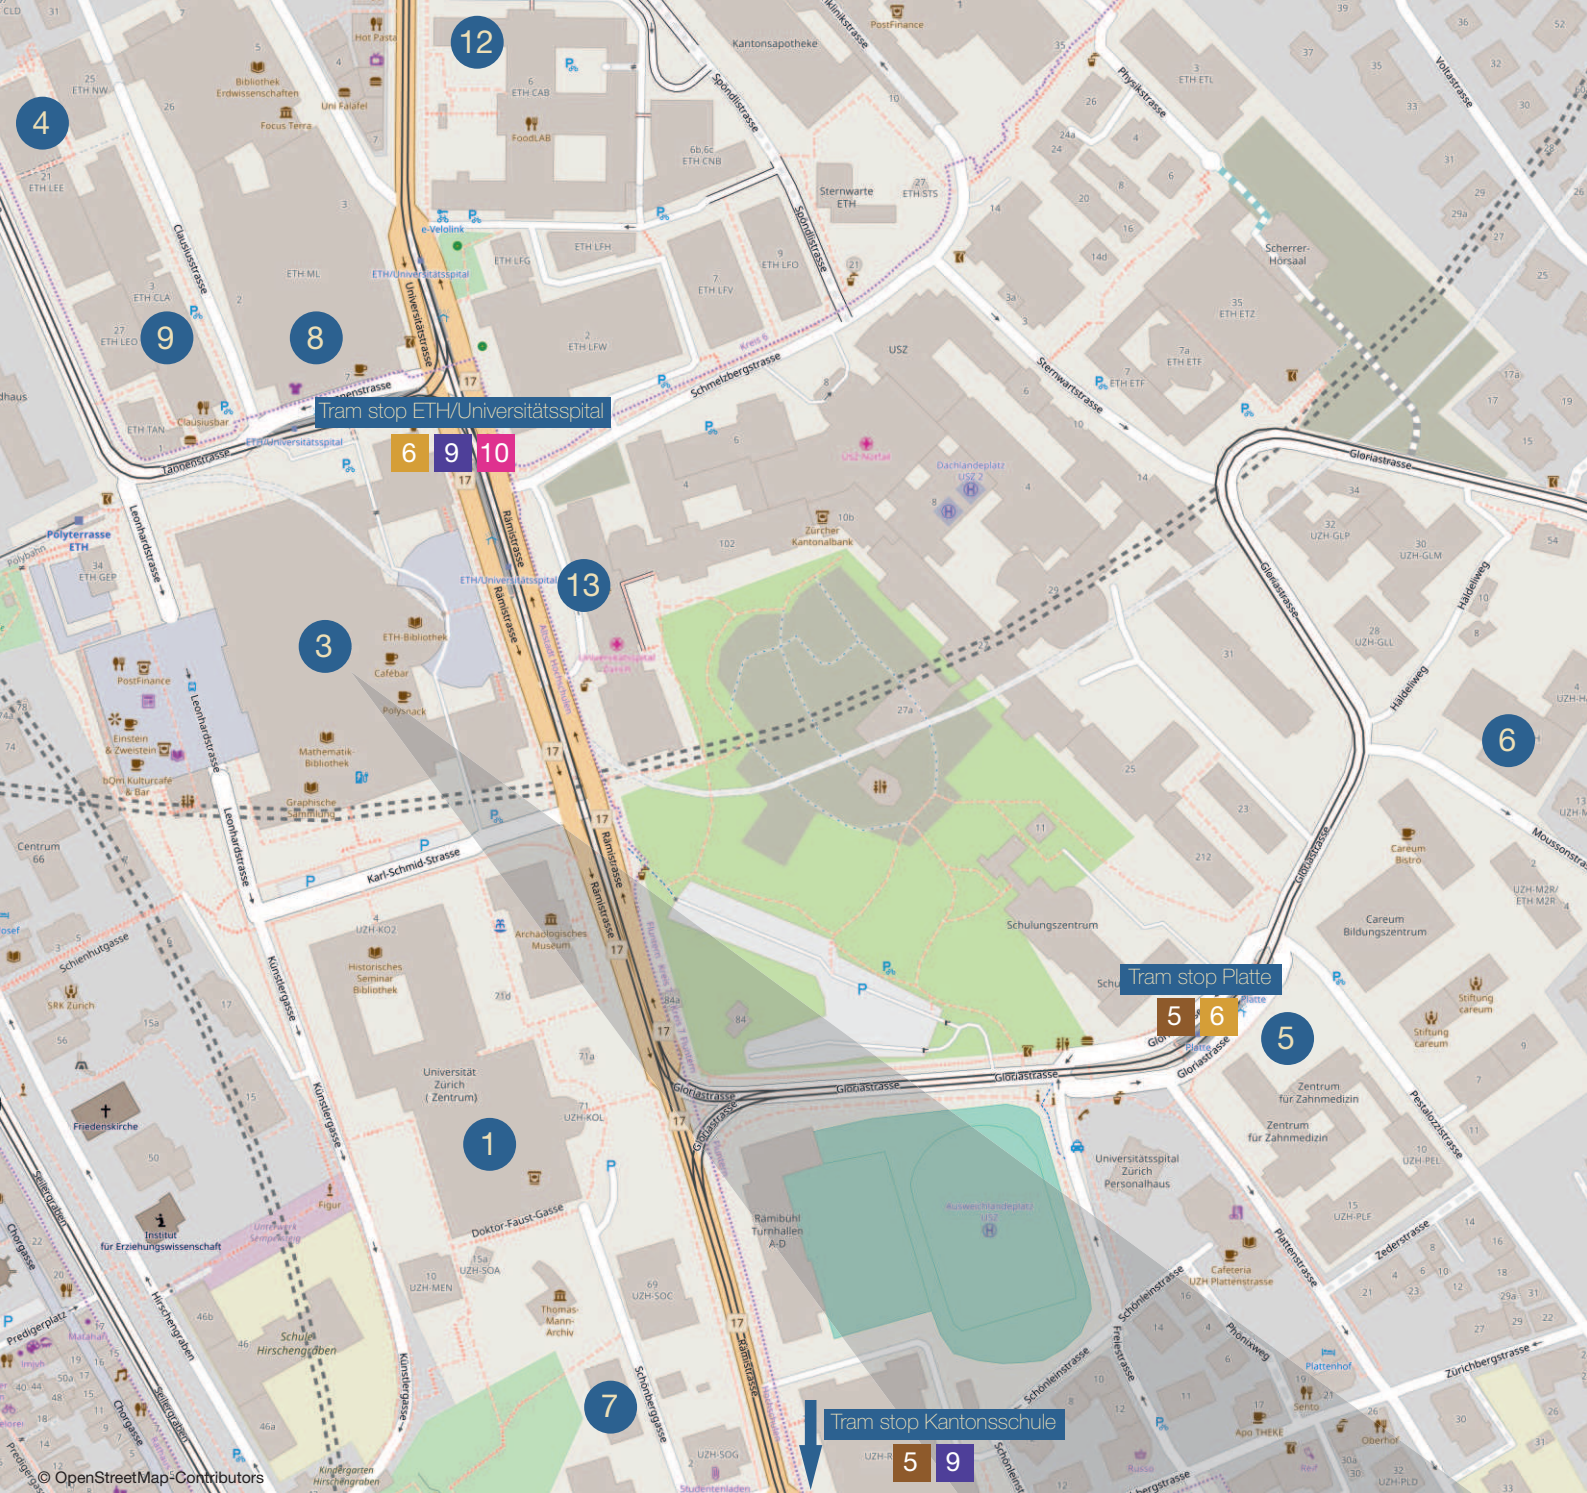

- 1 KOL & KO2 (Registration & Workshops)
- 2 St. Peter's Church (Opening Ceremony)
- 3 HG (Committee Rooms, Closing Ceremony)
- 4 LEE (Introduction for JCC, Committee Rooms)
- 5 GLT (Committee Rooms)
- 6 HAH (Committee Rooms)
- 7 SOE (Committee Rooms)
- 8 ML (Committee Rooms)
- 9 CLA (Committee Rooms)
- 10 Plaza (Thursday Social Event)
- 11 Frauenbadi (Friday Social Event)
- 12 Stuz<sup>2</sup> (Saturday Social Event)
- 13 Universitätsspital (Hospital)
- 14 Hauptbahnhof (Main station)
- 15 Central (bus & tram hub)
- 16 Bellevue (bus & tram hub)

Detailed map extract on back side

- 1** KOL & KO2 (Registration & Workshops)
- 3** HG (Committee Rooms, Closing Ceremony)
  - a HG E 21
  - b HG E 22
  - c HG E 33.1
  - d HG E 41
  - e HG E 42
  - f HG F / G 26.3
  - g HG F / G 26.5
- 4** LEE (Introduction for JCC, Committee Rooms)
- 5** GLT (Committee Rooms)
- 6** HAH (Committee Rooms)
- 7** SOE (Committee Rooms)
- 8** ML (Committee Rooms)
- 9** CLA (Committee Rooms)
- 12** Stuz<sup>2</sup> (Saturday Social Event)
- 13** Universitätsspital (Hospital)